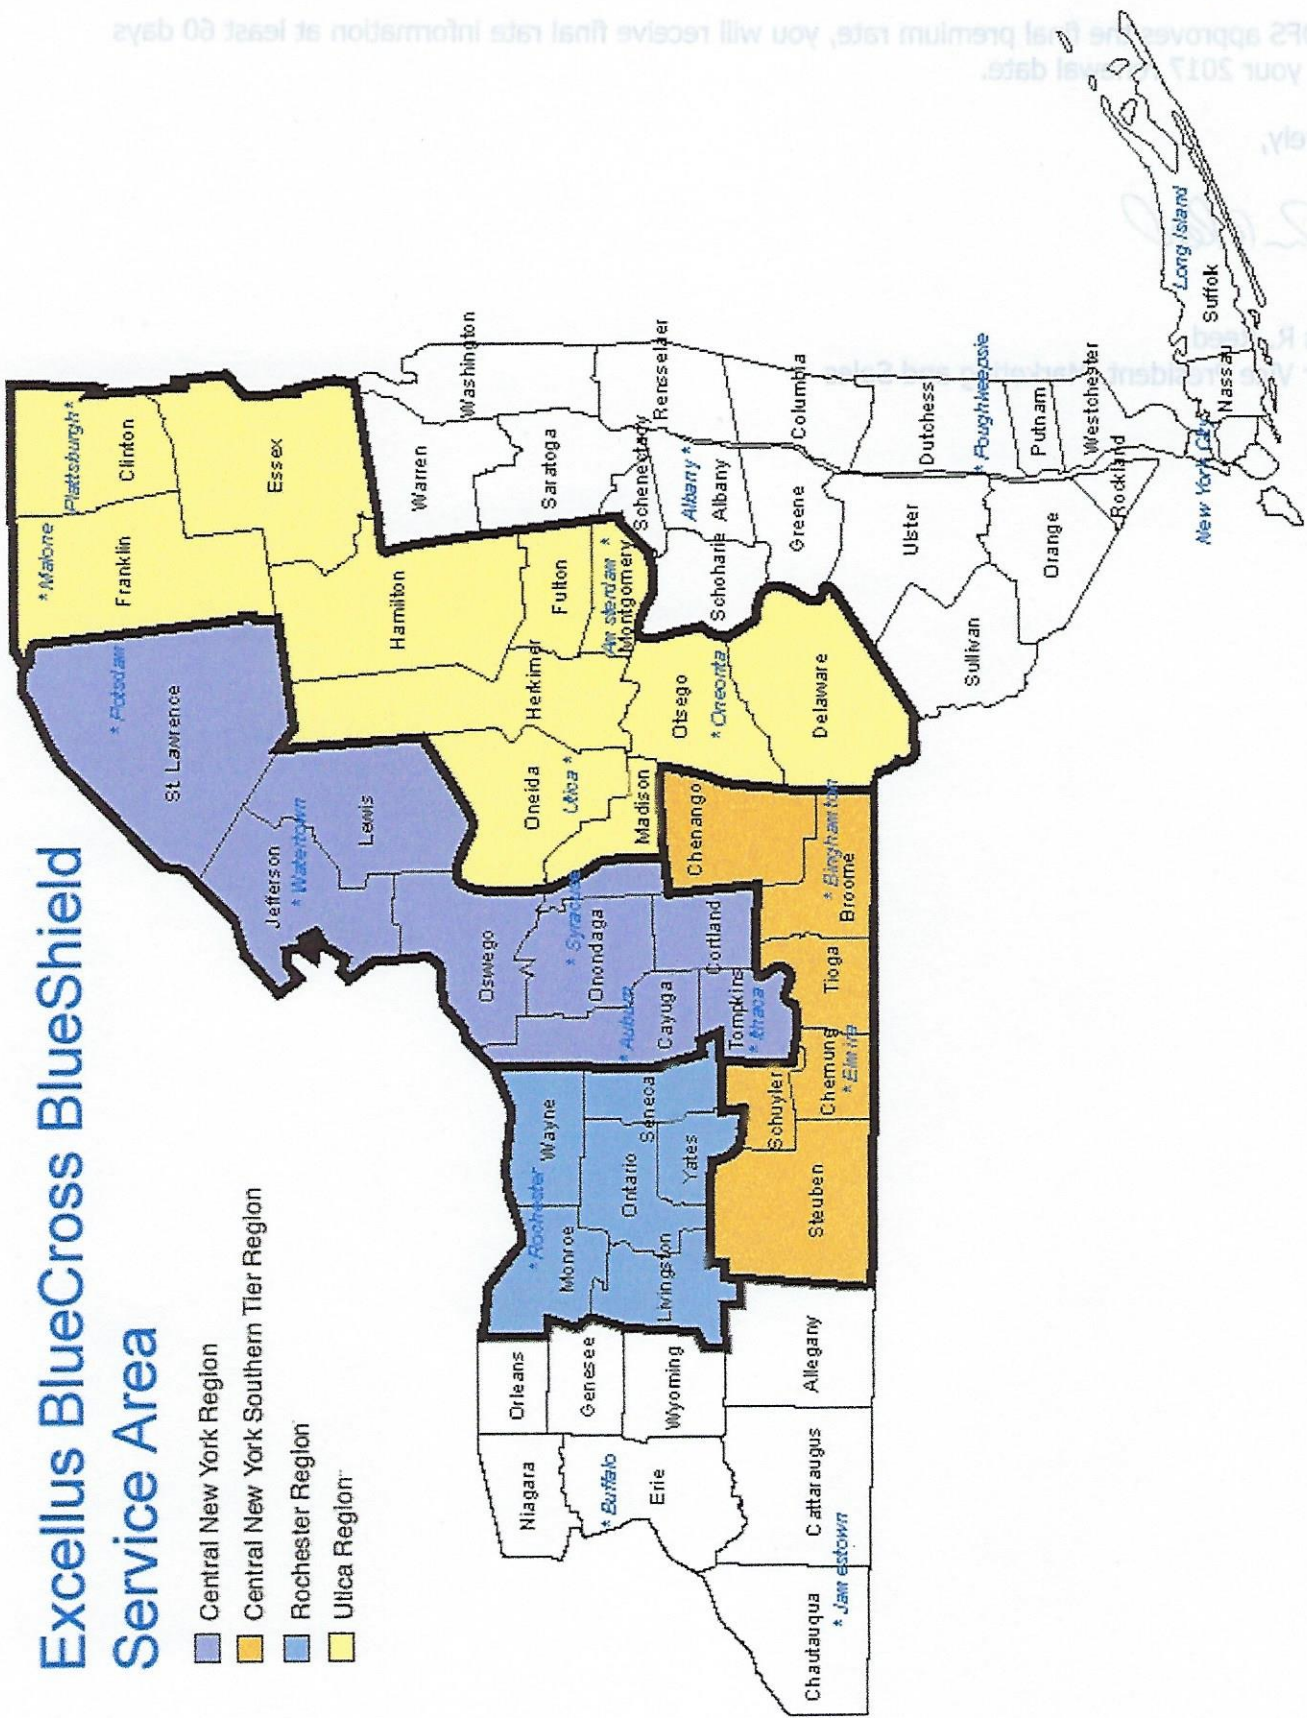

# Excellus BlueCross BlueShield Service Area

- Central New York Region
- Central New York Southern Tier Region
- Rochester Region
- Ulica Region

Close Map